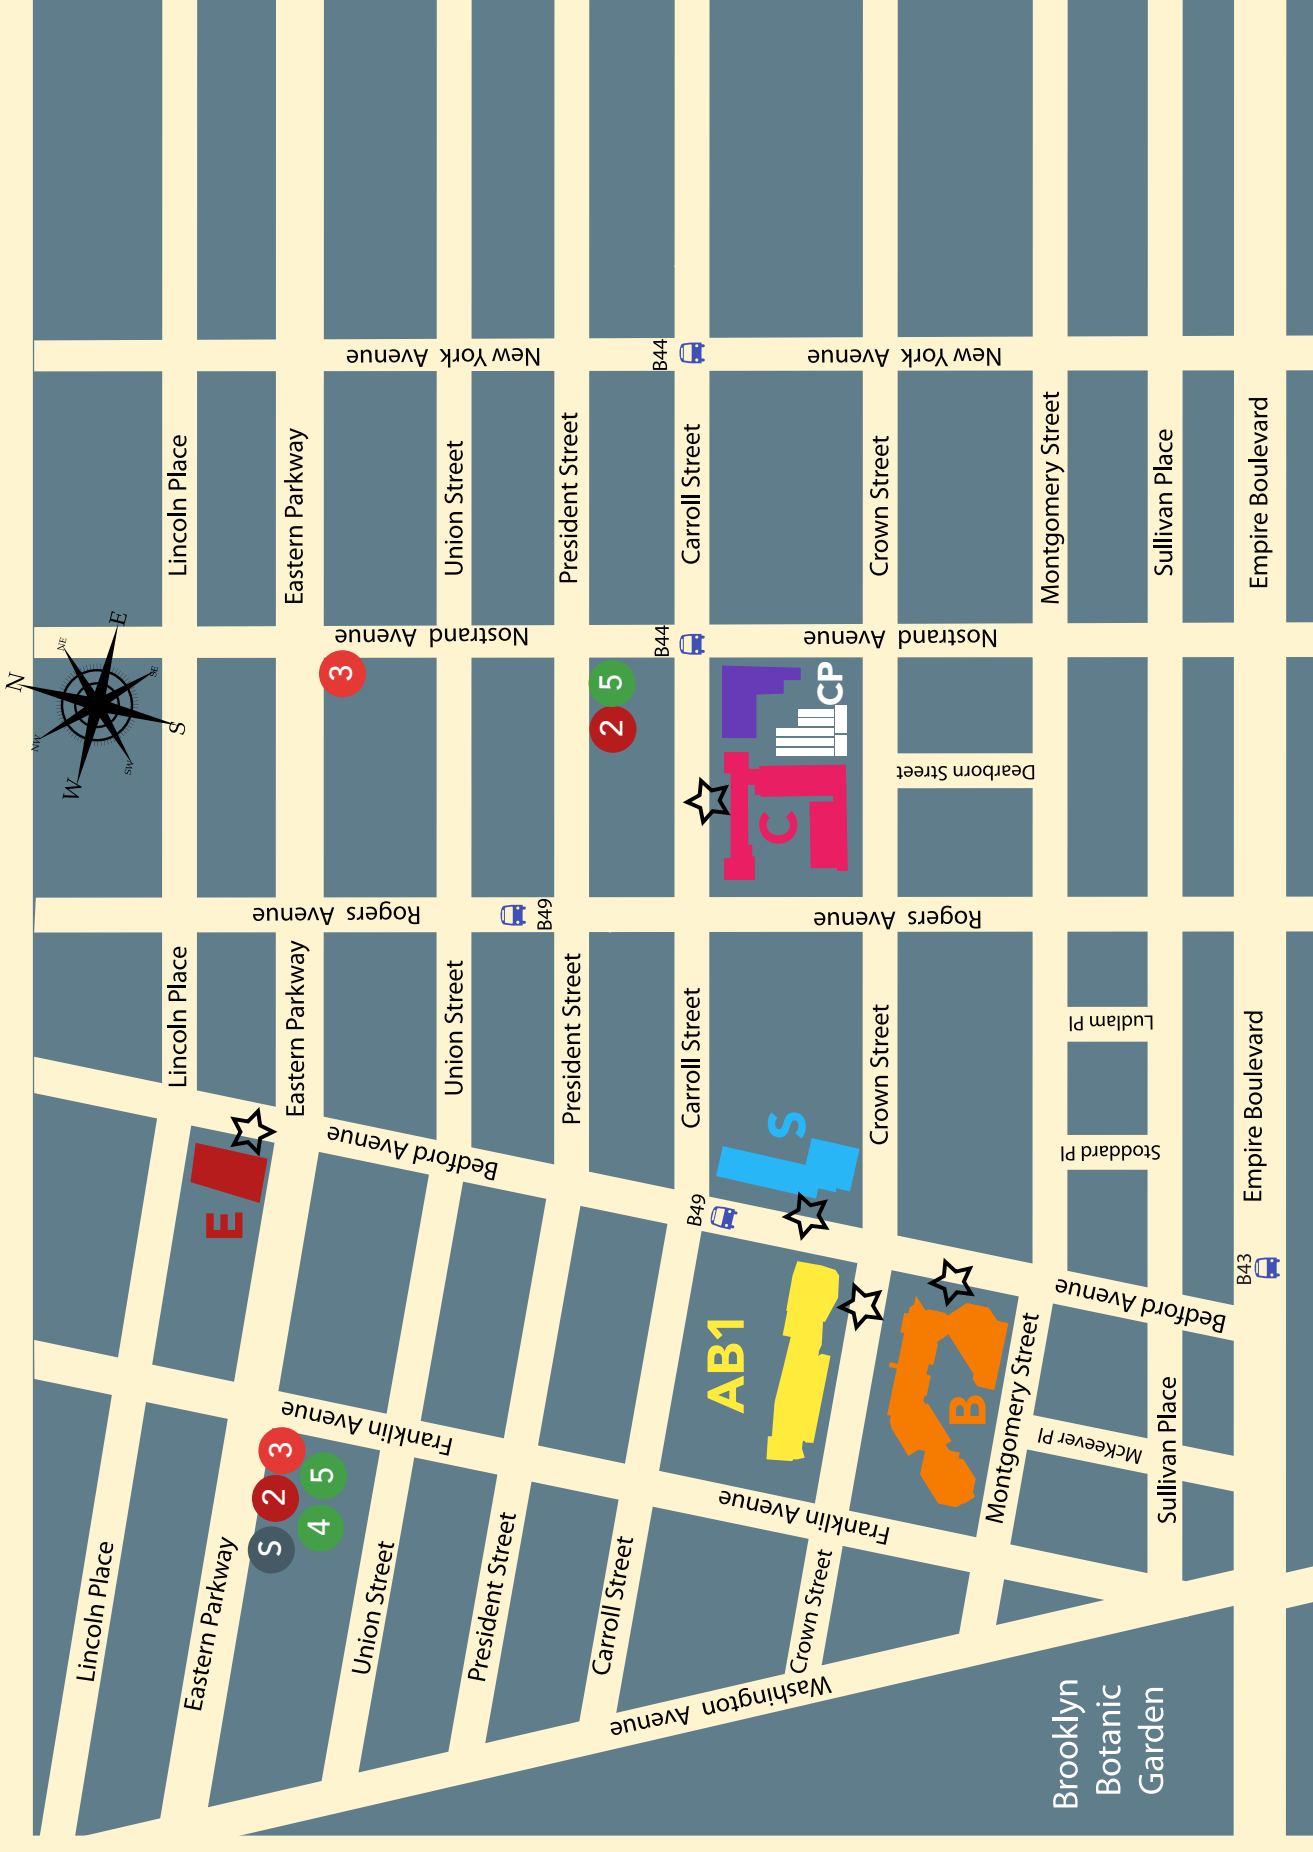

MAP LEGEND:

MEC Preparatory School

Building Main Entrances
are ADA Accessible

Subway Stop

Bus Stop