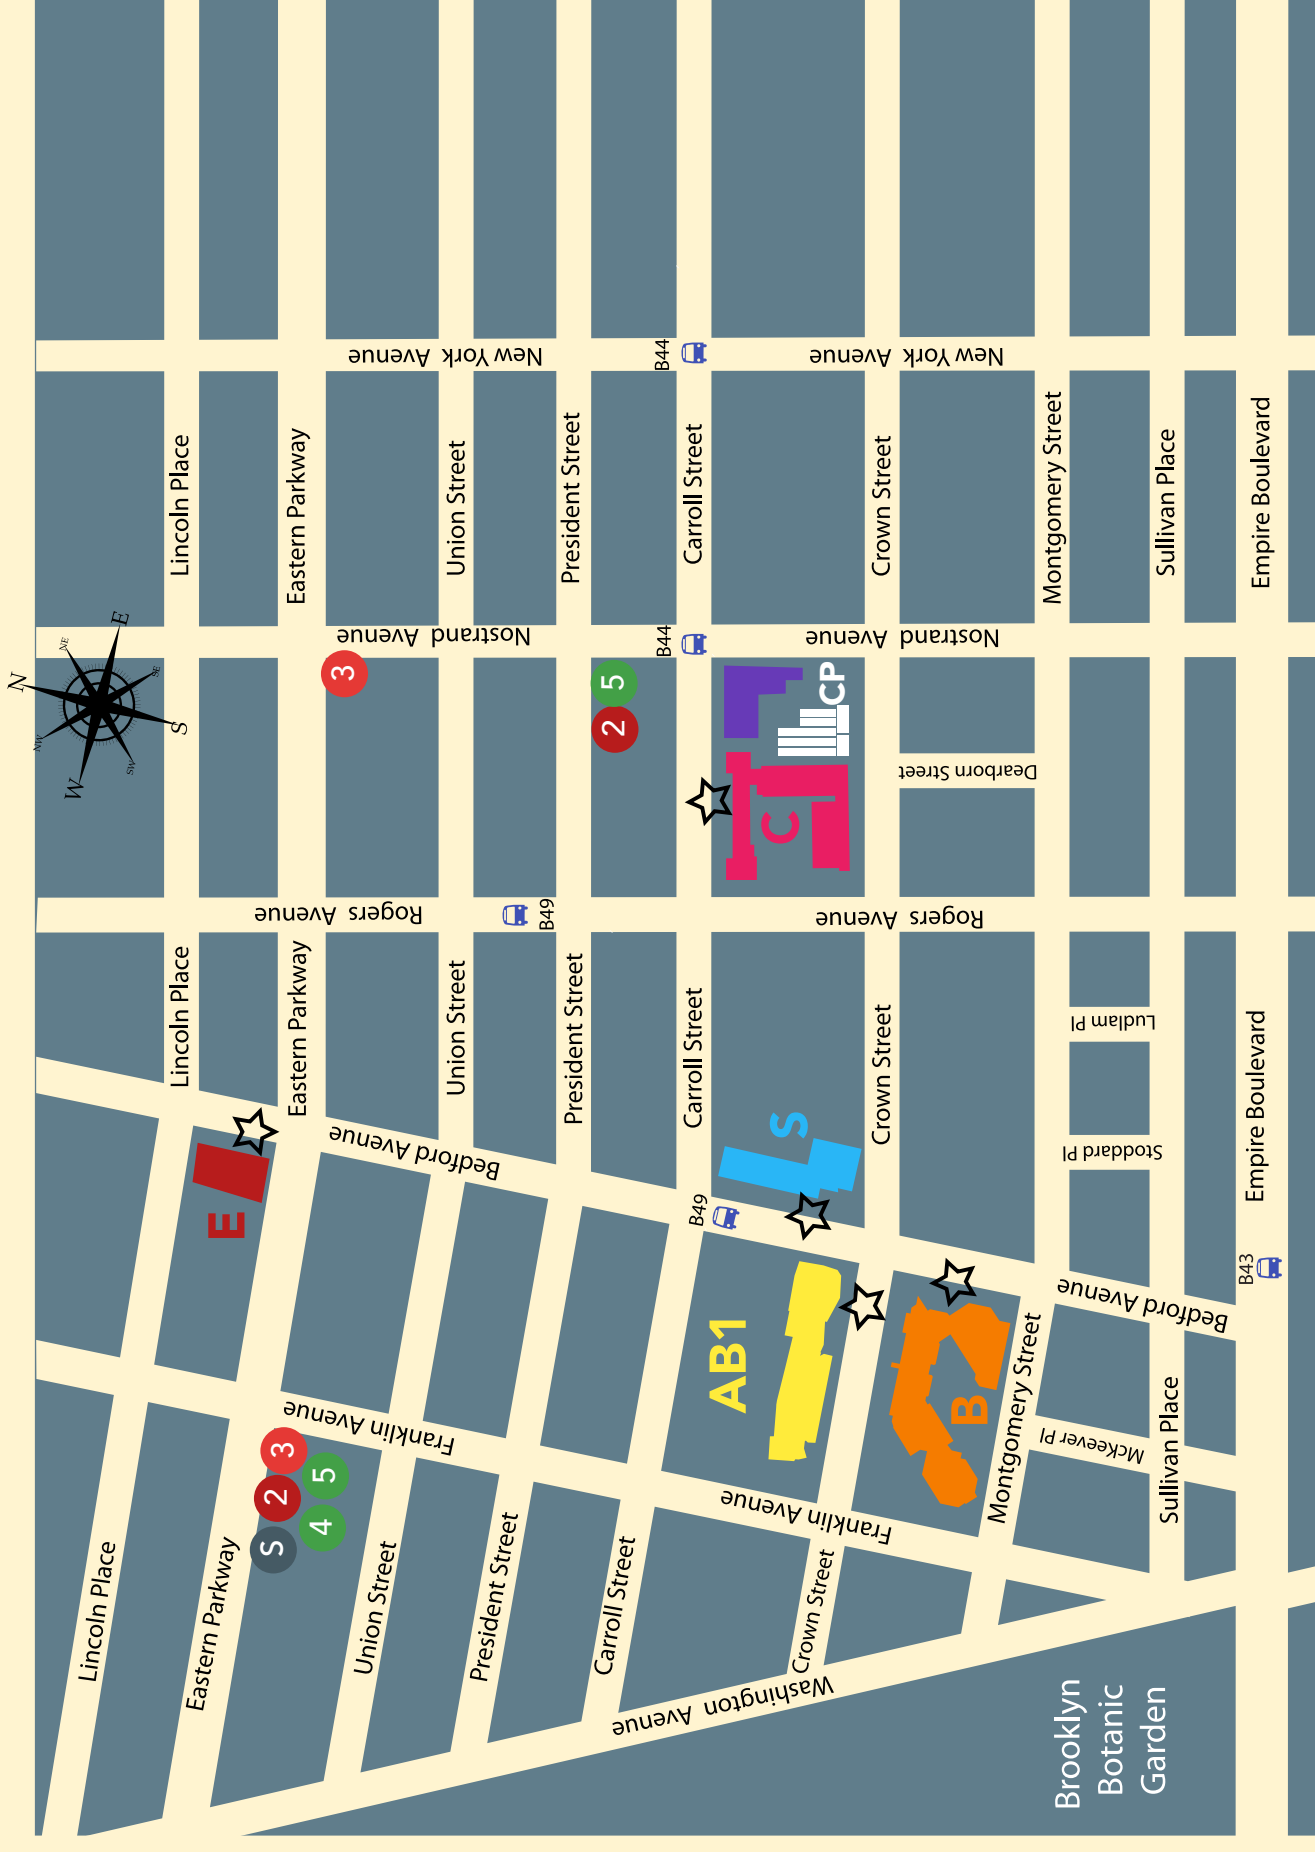

# MEDGAR EVERS COLLEGE CAMPUS MAP

**AB1** Academic Building I  
1638 Bedford Avenue

**B** Bedford Avenue  
1650 Bedford Avenue

**S** Student Services Building  
1637 Bedford Avenue

**C** Carroll Building  
1150 Carroll Street

**CP** Carroll Portables  
Entry Through  
1150 Carroll Street

**E** Eastern Parkway  
1534 Bedford Avenue

## MAP LEGEND:

MEC Preparatory School

Building Main Entrances  
are ADA Accessible

Subway Stop

Bus Stop