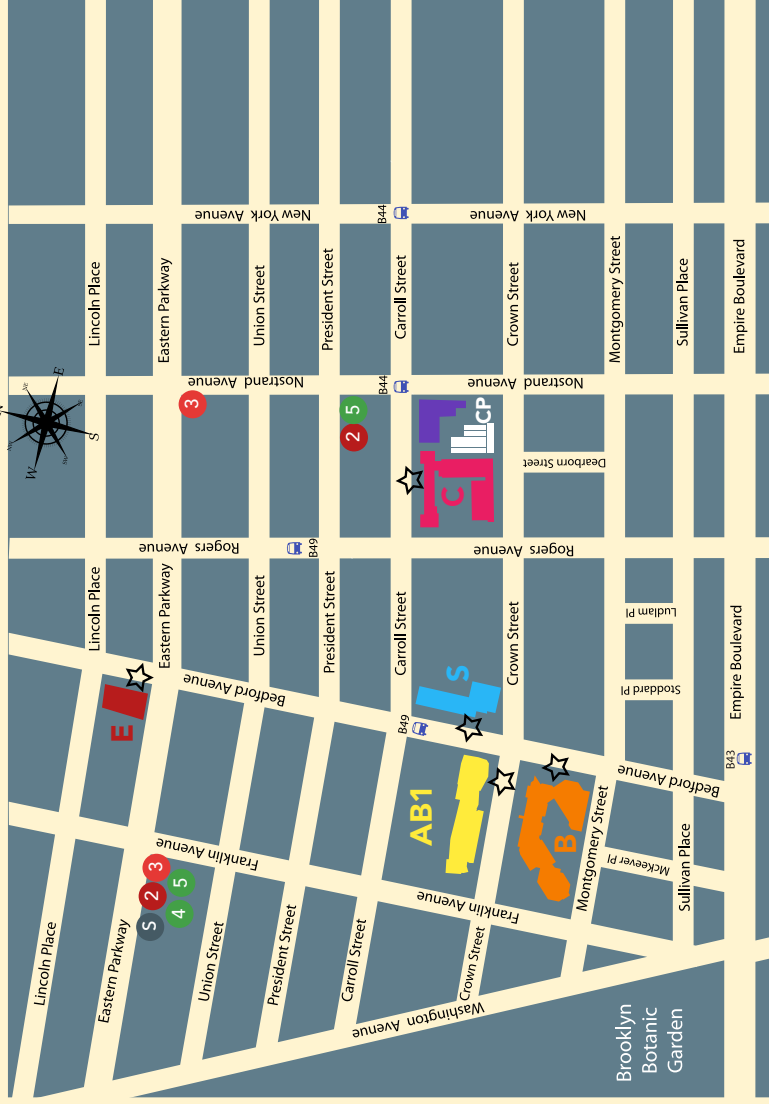

MEDGAR EVERS COLLEGE CAMPUS MAP

- **AB1** Academic Building I
  1638 Bedford Avenue
- **B** Bedford Avenue
  1650 Bedford Avenue
- **S** Student Services Building
  1637 Bedford Avenue
- **C** Carrroll Building
  1150 Carrroll Street
- **CP** Carrroll Portables
  Entry Through
  1150 Carrroll Street
- **E** Eastern Parkway
  1534 Bedford Avenue

MAP LEGEND:

MEC Preparatory School

Building Main Entrances are ADA Accessible

Subway Stop

Bus Stop